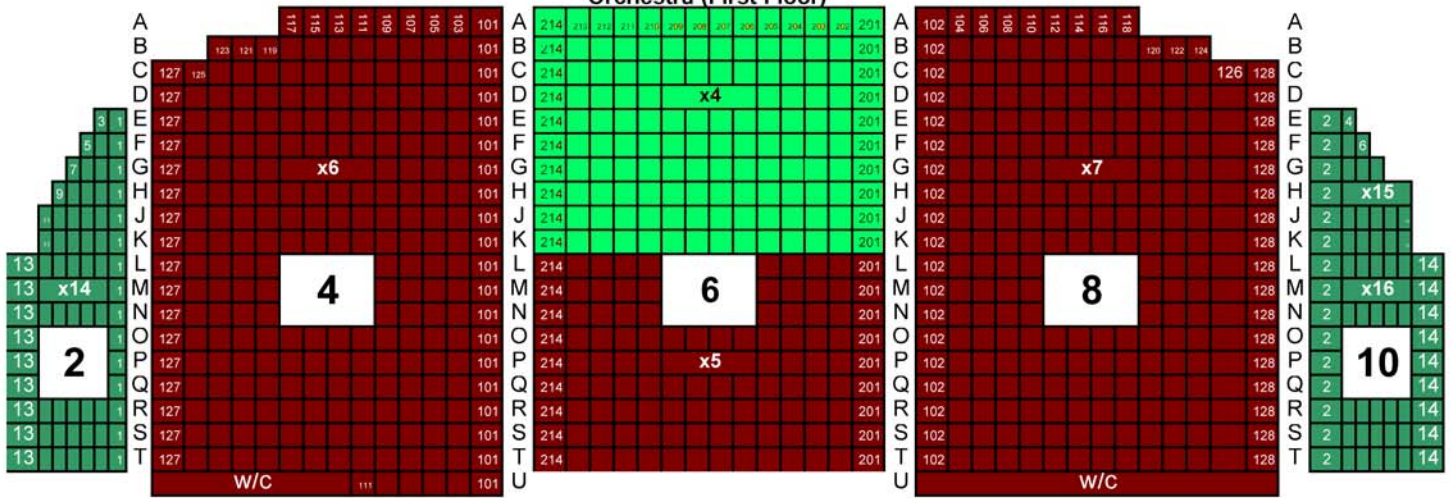

# Rock & Roll Hall of Fame Spectacular

Saturday, May 22, 2010, 7:30 p.m.

- \$ 77.50
- \$ 77.50
- \$ 67.50
- \$ 57.50
- \$ 47.50

## STAGE

### Orchestra Pit

AA	214	213	212	211	210	209	208	207	206	205	204	203	202	201	AA
BB	214													201	BB

W/C  
lift

### Orchestra (First Floor)