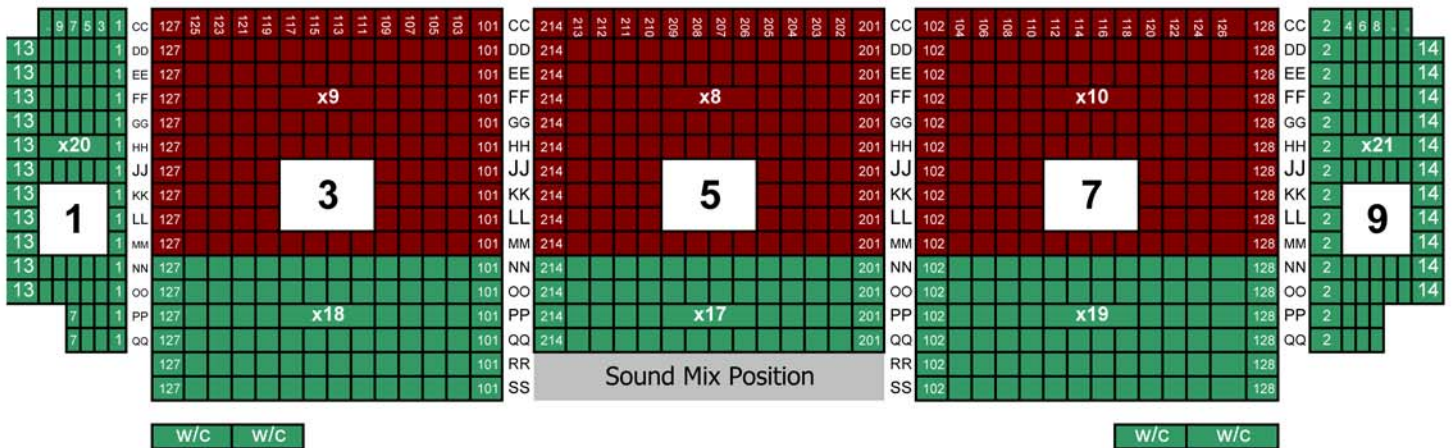

# Rock & Roll Hall of Fame Spectacular

Saturday, May 22, 2010, 7:30 p.m.

- \$ 77.50
- \$ 77.50
- \$ 67.50
- \$ 57.50
- \$ 47.50

## STAGE

### Orchestra Pit

AA	214	213	212	211	210	209	208	207	206	205	204	203	202	201	AA
BB	214													201	BB

W/C  
lift

### Orchestra (First Floor)