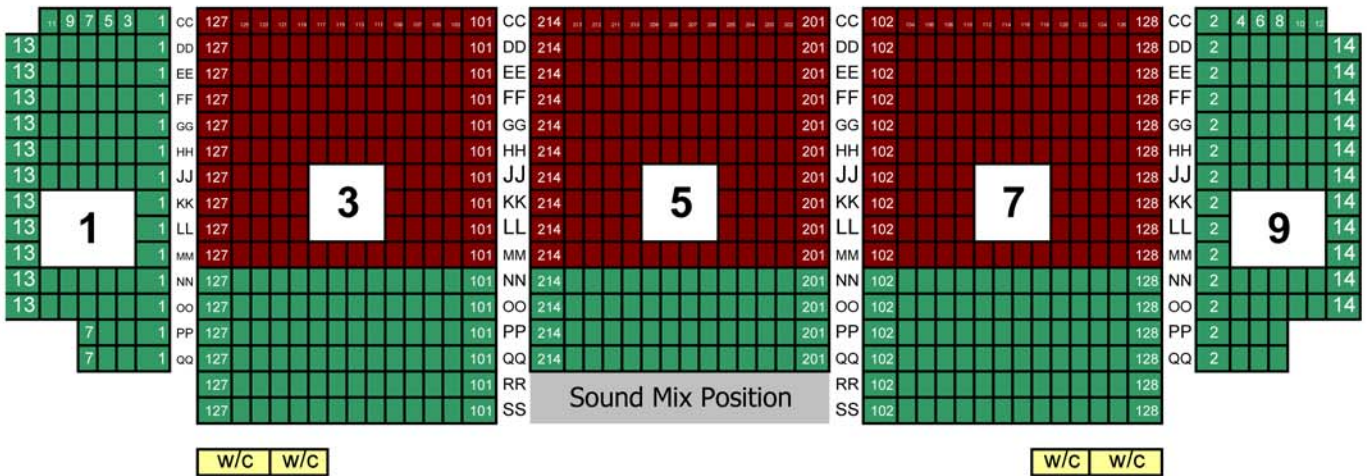

Kristinia DeBarge and Company

Saturday, March 6, 2010 -- 7:30 P.M.

STAGE

$ 52.50
$ 42.50
$ 37.50
$ 37.50
$ 37.50

Orchestra Pit

AA	214	213	212	211	210	11	209	208	207	206	201	AA
BB	214										201	BB

Orchestra (First Floor)