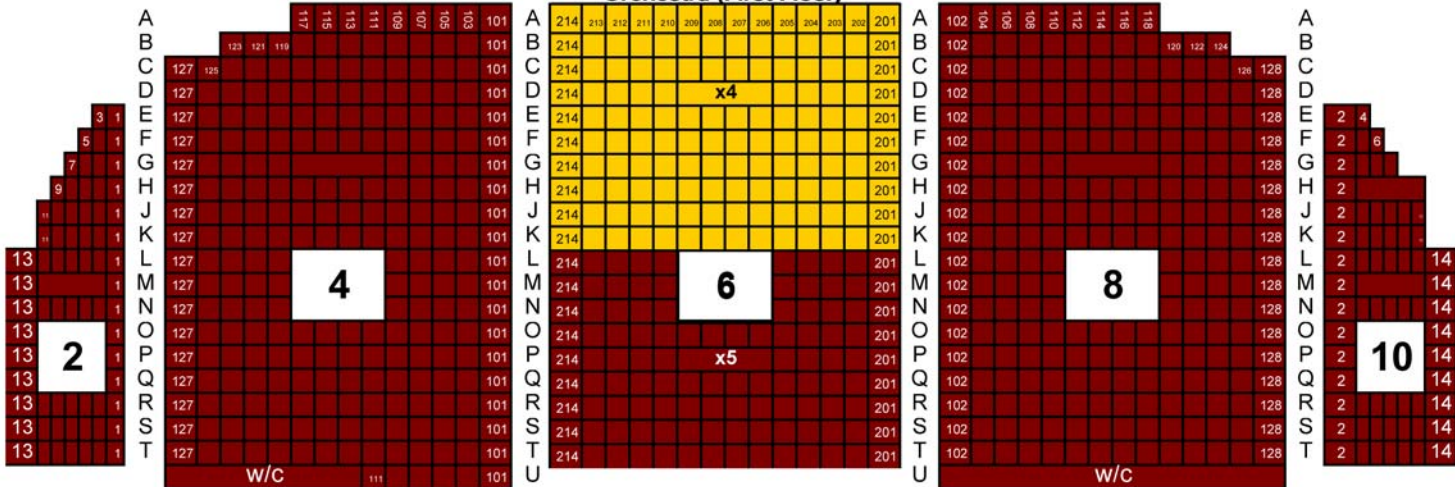

BIG DADDY WEAVE

Friday, October 29, 2010, 7 P.M.

\$27.50
\$22.50
\$17.50

DAY OF SHOW
ALL TICKETS:
\$27.50

All seats reserved

STAGE

Orchestra Pit

Orchestra (First Floor)

Balcony