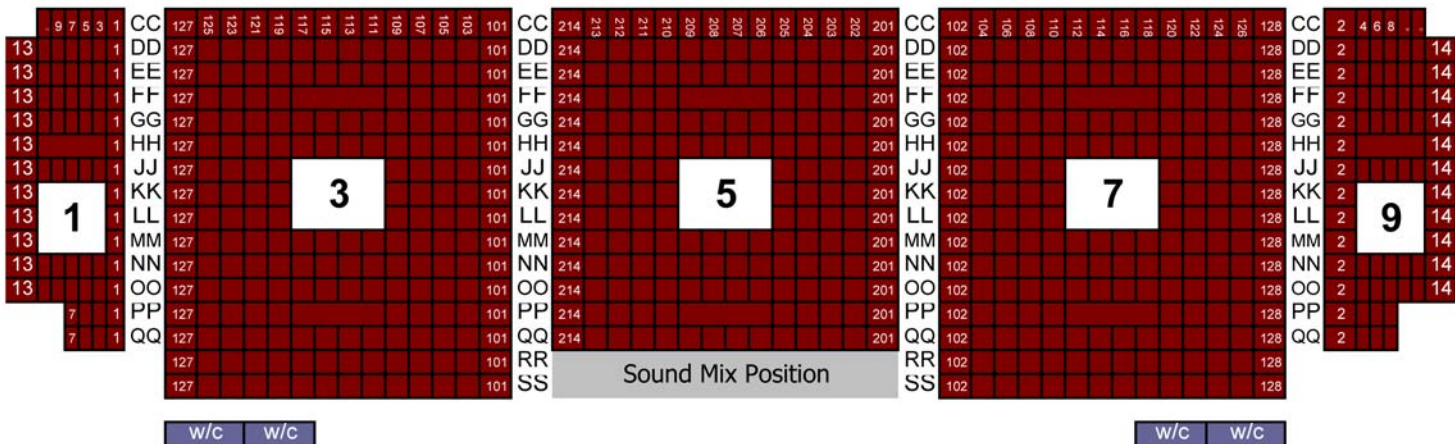

BIG DADDY WEAVE

Friday, October 29, 2010, 7 P.M.

\$27.50
\$22.50
\$17.50

DAY OF SHOW
ALL TICKETS:
\$27.50

All seats reserved

STAGE

Orchestra Pit

Orchestra (First Floor)

Balcony